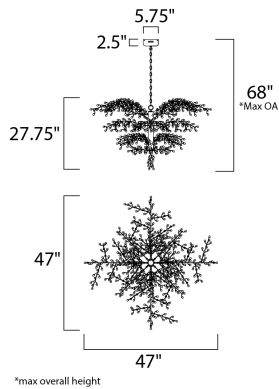

MEASUREMENTS

- DIMENSION : 47" L x 47" W x 27.75" H
- MAX OAH : 68" OAH
- CANOPY : 5.75" W x 2.5" H x 5.75" L
- HANGING WEIGHT : 36.3 lb
- WIRE LENGTH : 120"

LAMPING

- INPUT VOLTAGE : 120V
- LUMENS : 1,320 Rated
- BULB : 12 x 1.2W LED 12V G4 , 14W Total
- BULB INCLUDED : (Included)
- DIMMABLE : Electronic Low Voltage (ELV)
- CRI : 80+ CRI
- COLOR_TEMP : 3000K